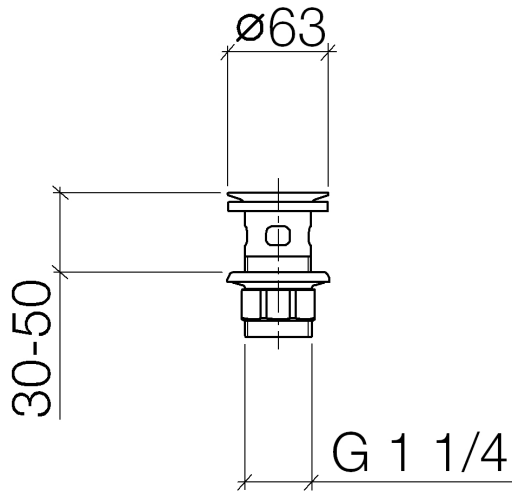

10 105 970

Fits: IMO, LULU, MADISON, MEM, TARA,  
CL.1, LISSÉ, VAIA, META, CYO

	Matte Black	10 105 970-33
	Chrome	10 105 970-00
	Brushed Platinum	10 105 970-06
	Platinum	10 105 970-08
	Durabross (23kt Gold)	10 105 970-09
	Dark Chrome	10 105 970-19
	Light Gold	10 105 970-26
	Brushed Light Gold	10 105 970-27
	Brushed Durabross (23kt Gold)	10 105 970-28
	Brushed Bronze	10 105 970-42
	Brushed Champagne (22kt Gold)	10 105 970-46
	Champagne (22kt Gold)	10 105 970-47
	Brushed Chrome	10 105 970-93
	Brushed Dark Platinum	10 105 970-99

## Grated waste 1 1/4" - Matte Black

---

IMO

10 105 970

Only suitable for basins with an overflow.

10 105 970

10 105 970

Parts for other finishes can be found here: [Chrome](#)

Spare parts list

No.	Item Number	Name	Quantity used	Delivery time
1	09 11 01 027-33	cup	1	60
2	09 14 05 039 90	seal	1	2
3	09 14 03 025 90	seal	1	2
4	09 23 10 020-33	nut	1	60