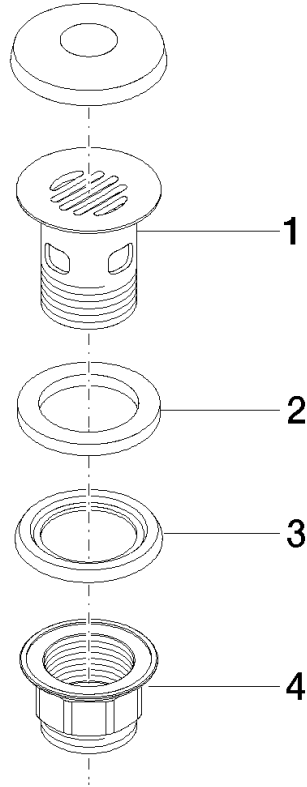

10 105 970

Fits: IMO, LULU, MADISON, MEM, TARA,  
CL.1, LISSÉ, VAIA, META, CYO

	Matte Black	10 105 970-33
	Chrome	10 105 970-00
	Brushed Platinum	10 105 970-06
	Platinum	10 105 970-08
	Durabross (23kt Gold)	10 105 970-09
	Dark Chrome	10 105 970-19
	Light Gold	10 105 970-26
	Brushed Light Gold	10 105 970-27
	Brushed Durabross (23kt Gold)	10 105 970-28
	Brushed Bronze	10 105 970-42
	Brushed Champagne (22kt Gold)	10 105 970-46
	Champagne (22kt Gold)	10 105 970-47
	Brushed Chrome	10 105 970-93
	Brushed Dark Platinum	10 105 970-99

## Grated waste 1 1/4" - Matte Black

---

IMO

10 105 970

Only suitable for basins with an overflow.

10 105 970

10 105 970

Parts for other finishes can be found here: [Chrome](#)

Spare parts list

No.	Item Number	Name	Quantity used	Delivery time
1	09 11 01 027-33	cup	1	60
2	09 14 05 039 90	seal	1	2
3	09 14 03 025 90	seal	1	2
4	09 23 10 020-33	nut	1	60